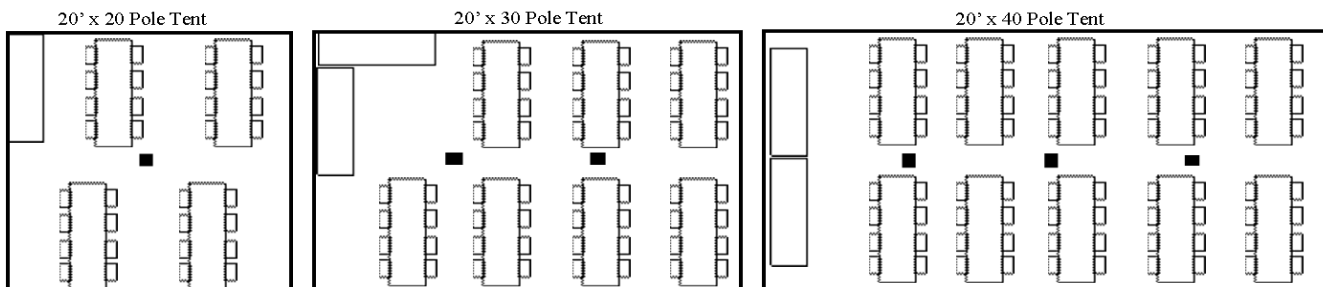

Seating for 64 guests:

DESCRIPTION	PRICE	QUANTITY	AMOUNT
20' x 30' Pole Tent	$ 240.00	1	$ 240.00
8' Banquet Tables	$ 12.00	8	$ 96.00
Black Folding Chairs	$ 1.35	64	$ 86.40
Delivery Set up and take down of tent* (optional)	$ 200.00	1	$ 200.00
Package Discount	$ (20.00)	1	$ (20.00)
MN Sales Tax			$ 45.90
Optional Set up and take down of tables and chairs $108		TOTAL	$ 648.30

Optional items:

Colored Plastic Kwik Covers	8 at $5.50 ea.	$44.00
Tent Sides Window or Solid (per foot)	90' at $1.25 ea	$112.50

Seating for 80 Guests:

DESCRIPTION	PRICE	QUANTITY	AMOUNT
20' x 40' Pole Tent	$ 300.00	1	$ 300.00
8' Banquet Tables	$ 12.00	10	$ 120.00
Black Folding Chairs	$ 1.35	80	$ 108.00
Delivery Set up and take down of tent* (optional)	$ 200.00	1	$ 200.00
Package Discount	$ (20.00)	1	$ (20.00)
MN Sales Tax			$ 52.22
Optional Set up and take down of tables and chairs $135		TOTAL	$ 760.22

Optional items:

Colored Plastic Kwik Covers	10 at $5.50 ea.	$55.00
Tent Sides Window or Solid (per foot)	120' at $1.25 ea	$150.00

A deposit of 20% is required for all reservations.

Delivery of tables and chairs is included at no extra charge when we deliver and set up your tent.

** Additional delivery charges apply outside of our local delivery areas.

Pole tents must be staked on all 4 sides. Pole tents cannot be installed on concrete and must be at least 5' away from any buildings or structures.