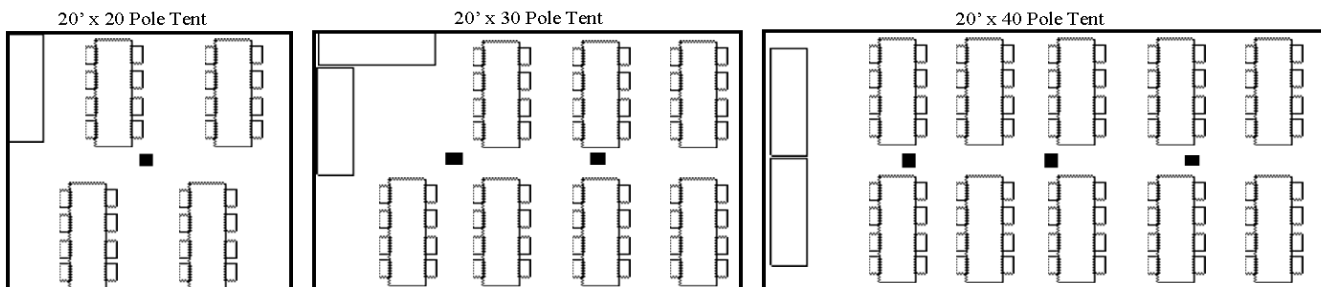

Optional items:

Colored Plastic Kwik Covers	4 at $5.50 ea.	$22.00
Tent Sides Window or Solid (per foot)	60' at $1.25 ea	$75.00

Seating for 64 guests:

DESCRIPTION	PRICE	QUANTITY	AMOUNT
20' x 30' Pole Tent	$ 240.00	1	$ 240.00
8' Banquet Tables	$ 12.00	8	$ 96.00
Black Folding Chairs	$ 1.30	64	$ 83.20
Delivery Set up and take down of tent* (optional)	$ 200.00	1	$ 200.00
Package Discount	$ (20.00)	1	$ (20.00)
MN Sales Tax			$ 45.67
Optional Set up and take down of tables and chairs $108		TOTAL	$ 644.87

Optional items:

Colored Plastic Kwik Covers	8 at $5.50 ea.	$44.00
Tent Sides Window or Solid (per foot)	90' at $1.25 ea	$112.50

Seating for 80 Guests:

DESCRIPTION	PRICE	QUANTITY	AMOUNT
20' x 40' Pole Tent	$ 300.00	1	$ 300.00
8' Banquet Tables	$ 12.00	10	$ 120.00
Black Folding Chairs	$ 1.30	80	$ 104.00
Delivery Set up and take down of tent* (optional)	$ 200.00	1	$ 200.00
Package Discount	$ (20.00)	1	$ (20.00)
MN Sales Tax			$ 51.92
Optional Set up and take down of tables and chairs $135		TOTAL	$ 755.92

Optional items:

Colored Plastic Kwik Covers	10 at $5.50 ea.	$55.00
Tent Sides Window or Solid (per foot)	120' at $1.25 ea	$150.00

A deposit of 20% is required for all reservations.

Delivery of tables and chairs is included at no extra charge when we deliver and set up your tent.

** Additional delivery charges apply outside of our local delivery areas.

Pole tents must be staked on all 4 sides. Pole tents cannot be installed on concrete and must be at least 5' away from any buildings or structures.