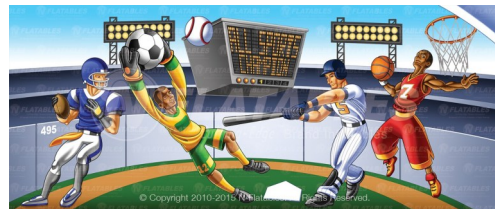

www.ripleysrental.com
info@ripleysrental.com

RIPLEY'S
RENTAL & SALES

312 Tyler Rd North
Red Wing, MN 55066
651-388-5984