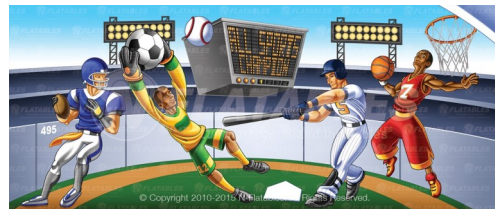

www.ripleysrental.com
info@ripleysrental.com

RIPLEY'S
RENTAL & SALES

312 Tyler Rd North
Red Wing, MN 55066
651-388-5984